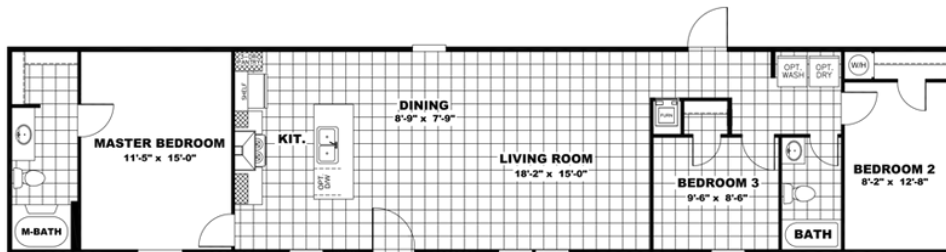

THE BREEZE

THE BREEZE

Model number: 57SSP16723AH20

3 beds • 2 baths • 1152 sq.ft. • 16' width • 72' depth

Our home building facilities invest in continuous product and process improvements. Plans, dimensions, features, materials, specifications and availability are subject to change without notice or obligation. Renderings and floor plans are representative likenesses of our homes and may differ from the actual homes. We invite you to tour a Home Center near you and inspect the highest value in quality housing available or call (910) 424-8600 to speak with a Home Consultant. Copyright 2017, CMH. All rights reserved.

THE BREEZE Model number: 57SSP16723AH20

3 beds • 2 baths • 1152 sq.ft. • 16' width • 72' depth

Our home building facilities invest in continuous product and process improvements. Plans, dimensions, features, materials, specifications and availability are subject to change without notice or obligation. Renderings and floor plans are representative likenesses of our homes and may differ from the actual homes. We invite you to tour a Home Center near you and inspect the highest value in quality housing available or call (910) 424-8600 to speak with a Home Consultant. Copyright 2017, CMH. All rights reserved.